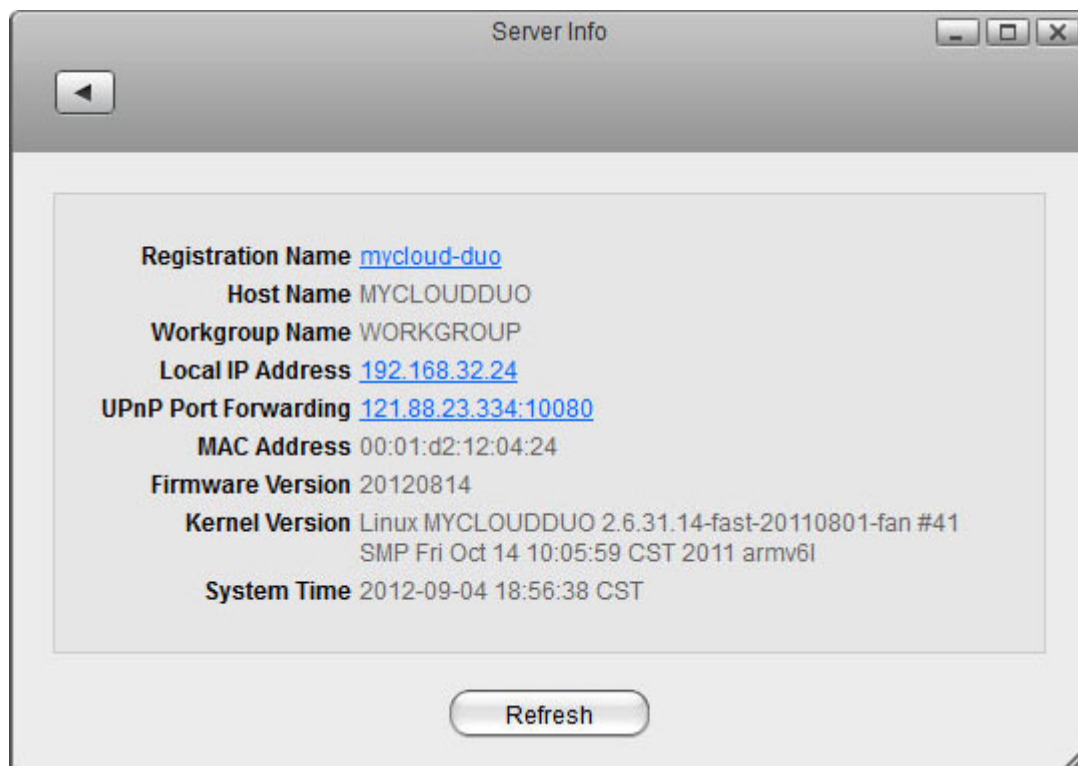

Server Info

All the important information about your network drive is displayed here. If you contact tech support, please refresh the data and include this information in your ticket or e-mail.

For more details, see [Preferences > Server Info](#)