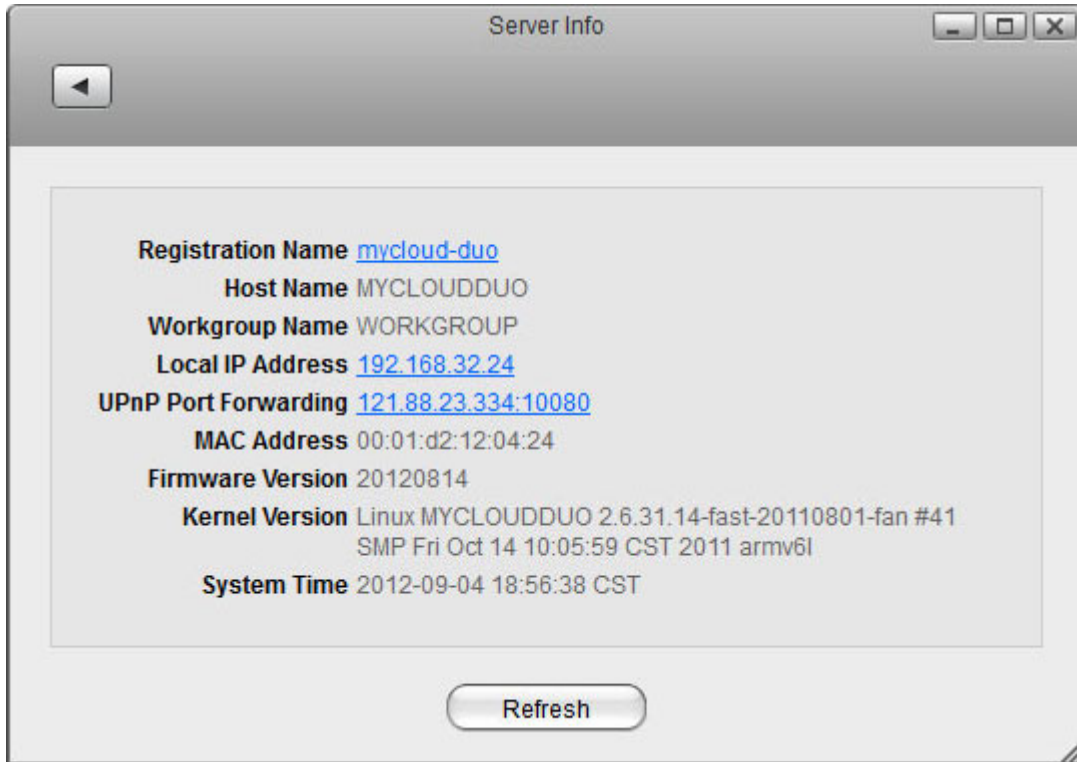

# Server Info

All the important information about your network drive is displayed here. If you contact tech support, please refresh the data and include this information in your ticket or e-mail.

For more details, see [Preferences > Server Info](#)