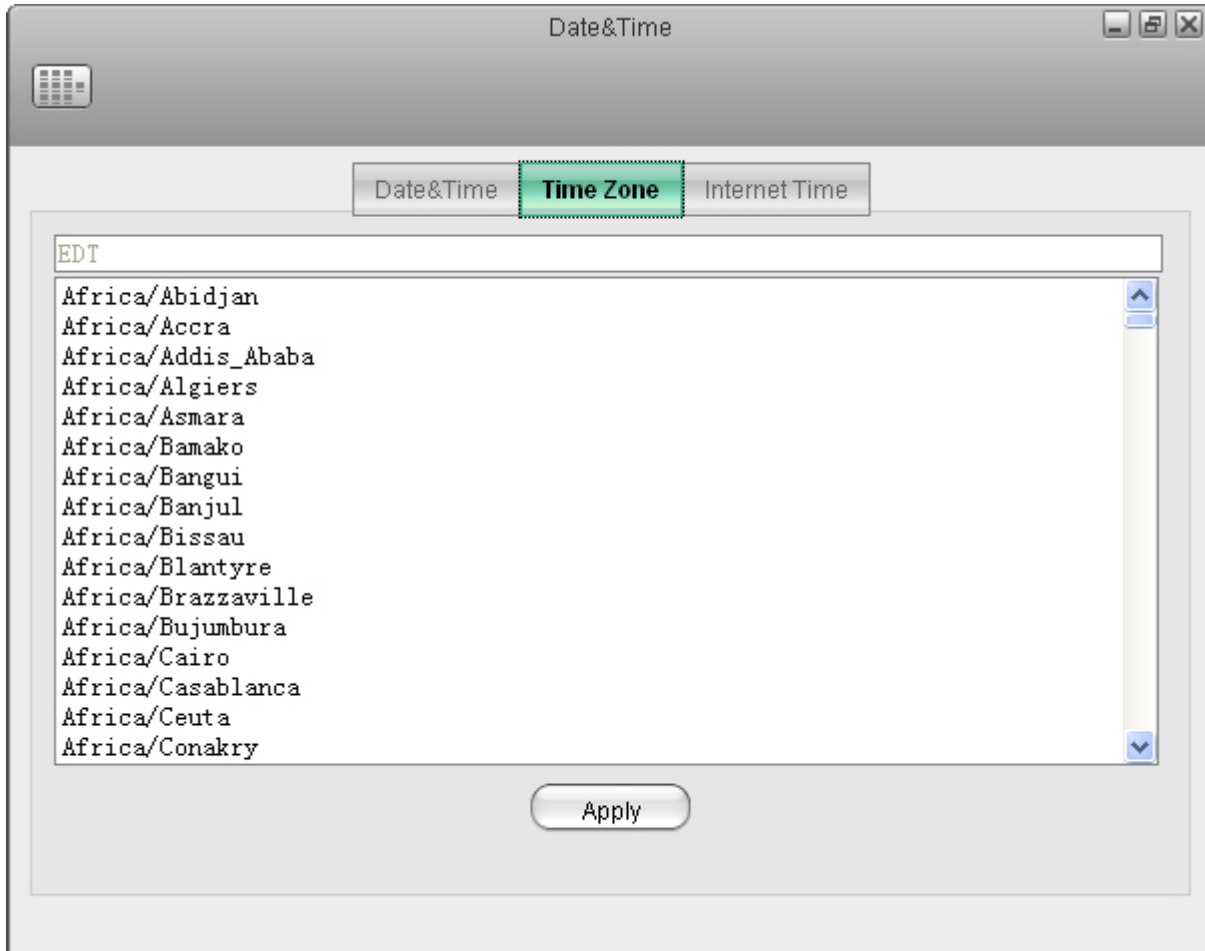

then click **Apply**.

Internet Time

Select one of the time servers from the list and then click **Apply** to synchronize the time over the internet.