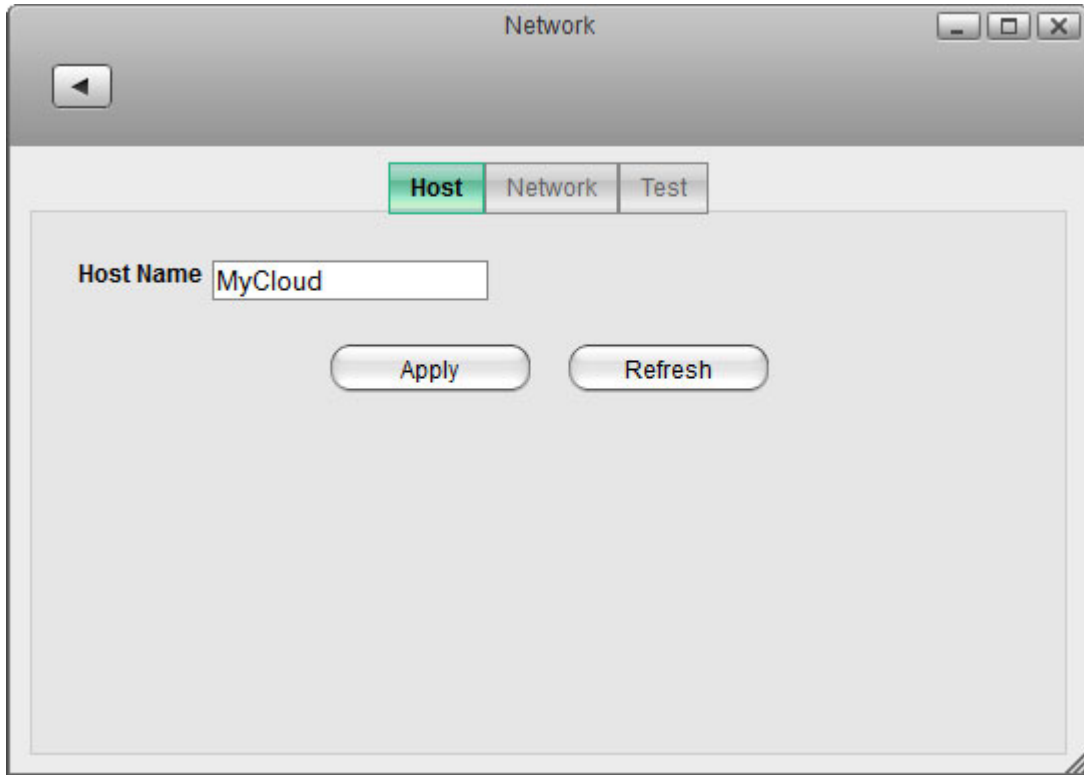

Network

Configure the network settings of your network drive.

Host

Field	Description
Host Name	Define the host name of your network drive. Make sure to use a unique name and not one that has already been used on your network.
Apply	Apply and save the changes.

Network

Field	Description
Automatic (DHCP)	Automatically obtain an IP address for your network drive from the local DHCP server or network router.
Manual	Configure the settings manually. If you are not sure what to fill out, enable Automatic(DHCP) or ask your system administrator.
IP Address	The local IP address of your network drive.
Subnet Mask	The subnet mask of your local network. Usually, the subnet mask is set to 255.255.255.0.
Default Gateway	The default gateway of your local network. Usually, this is the IP address of your network router.
DNS Server 1/2	The IP address of the DNS servers you want to use. Usually, this is the IP address that is recommended by your ISP (internet service provider) but you can also user another DNS server. As an example, Google provides a free DNS service at 8.8.8.8 and 8.8.4.4.
Auto DNS Server	Enable this option to automatically obtain an IP address for the DNS server.
Apply	Apply and save the changes.