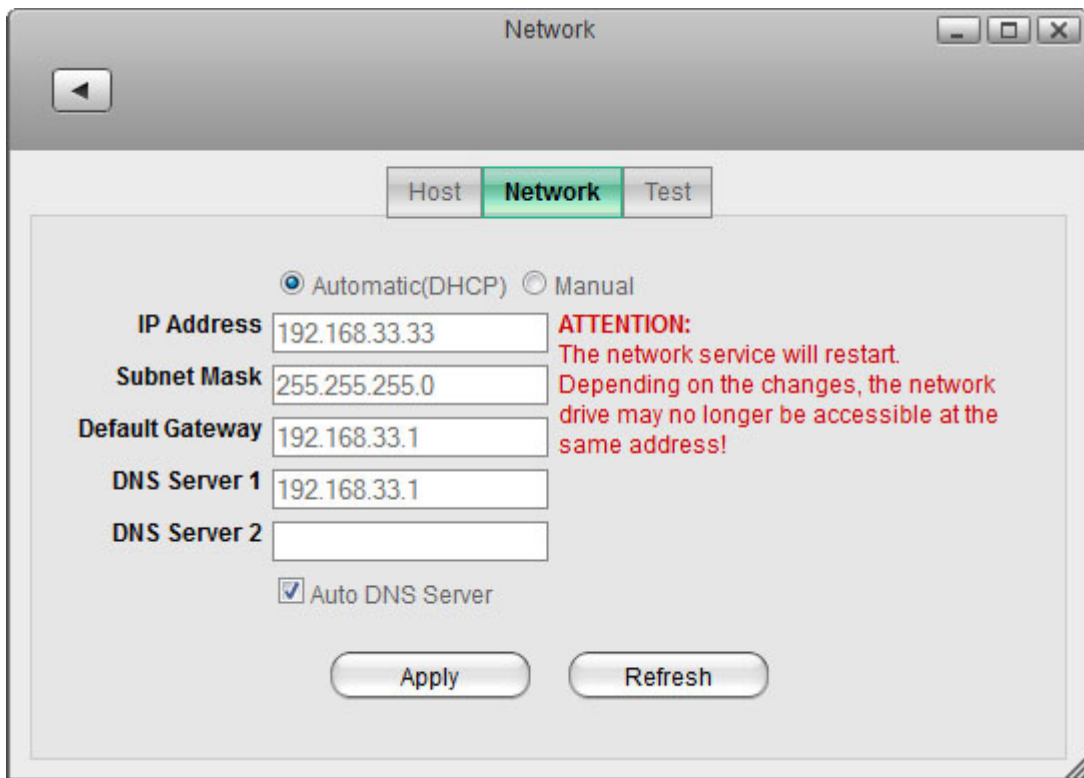

Network

Configure the network settings of your network drive.

Host

Field	Description
Host Name	Define the host name of your network drive. Make sure to use a unique name and not one that has already been used on your network.
Apply	Apply and save the changes.

Network

Field	Description
Automatic (DHCP)	Automatically obtain an IP address for your network drive from the local DHCP server or network router.
Manual	Configure the settings manually. If you are not sure what to fill out, enable Automatic(DHCP) or ask your system administrator.
IP Address	The local IP address of your network drive.
Subnet Mask	The subnet mask of your local network. Usually, the subnet mask is set to 255.255.255.0.
Default Gateway	The default gateway of your local network. Usually, this is the IP address of your network router.
DNS Server 1/2	The IP address of the DNS servers you want to use. Usually, this is the IP address that is recommended by your ISP (internet service provider) but you can also user another DNS server. As an example, Google provides a free DNS service at 8.8.8.8 and 8.8.4.4.
Auto DNS Server	Enable this option to automatically obtain an IP address for the DNS server.
Apply	Apply and save the changes.