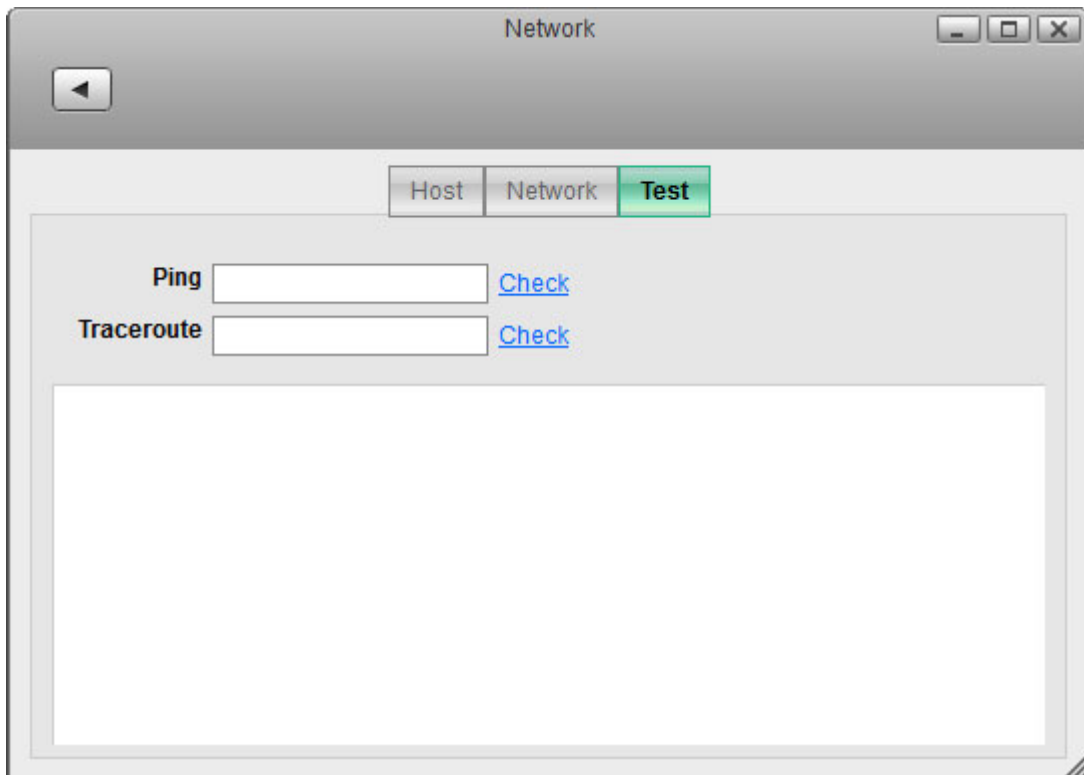

support, you might be asked to run some of these tests and send the results back for further troubleshooting.

Field	Description
Ping	Enter an IP address and click Check to ping the remote address in order to see if it can be reached.
Traceroute	Enter an IP address and click Check to trace the route from your network drive to the remote address.

From:
<http://wiki.myakitio.com/> - **MyAkitio Wiki**

Permanent link:
<http://wiki.myakitio.com/system_network>

Last update: **2012/10/26 11:59**