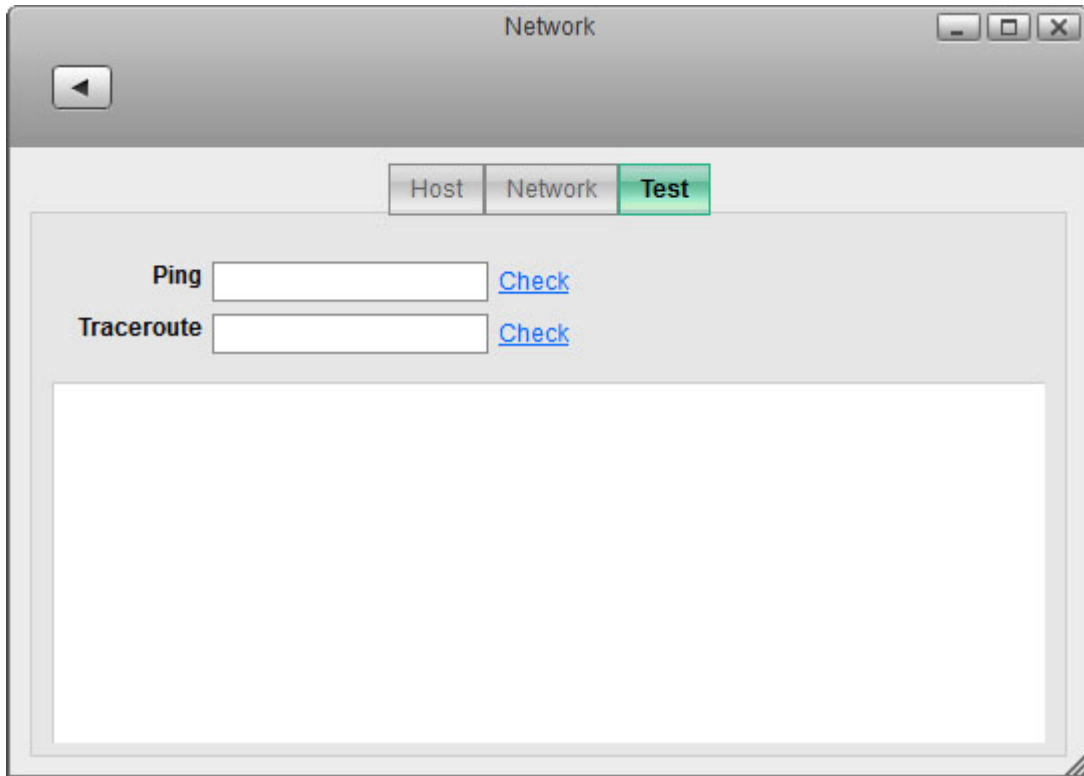

support, you might be asked to run some of these tests and send the results back for further troubleshooting.

Field	Description
Ping	Enter an IP address and click Check to ping the remote address in order to see if it can be reached.
Traceroute	Enter an IP address and click Check to trace the route from your network drive to the remote address.

From:
<http://wiki.myakitio.com/> - **MyAkitio Wiki**

Permanent link:
<http://wiki.myakitio.com/system_network>

Last update: **2012/10/26 11:59**