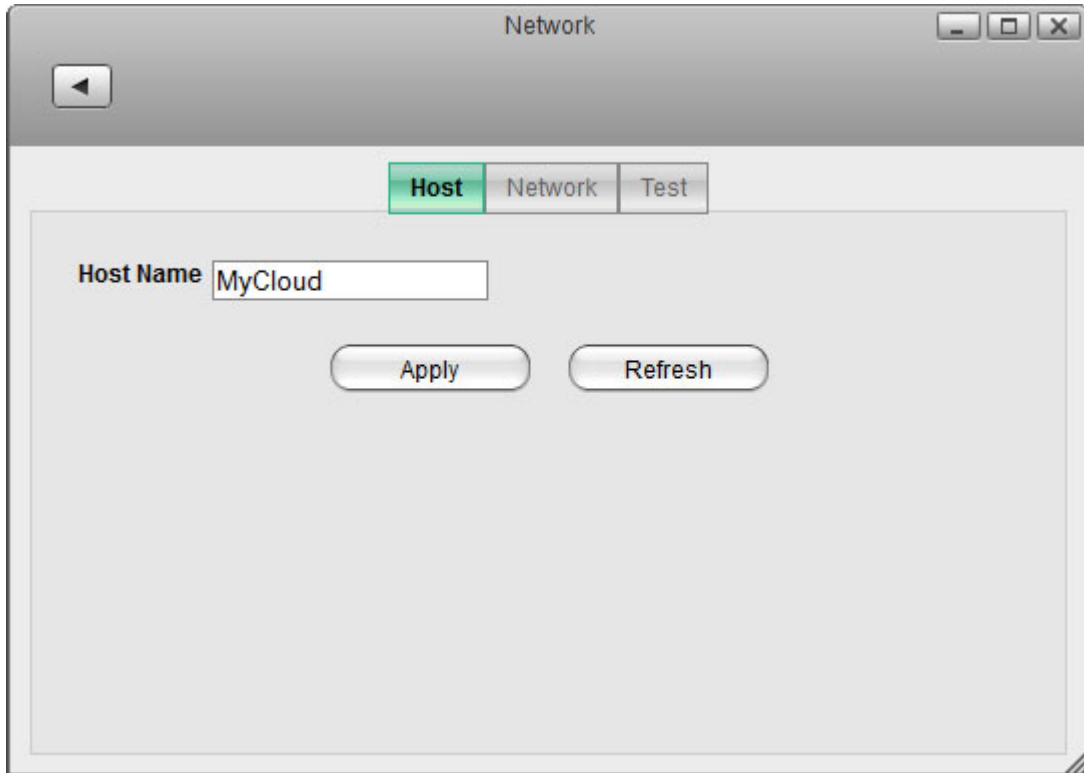

Network

Configure the network settings of your network drive.

Host

Field	Description
Host Name	Define the host name of your network drive. Make sure to use a unique name and not one that has already been used on your network.
Apply	Apply and save the changes.

Network

Field	Description
Automatic (DHCP)	Automatically obtain an IP address for your network drive from the local DHCP server or network router.
Manual	Configure the settings manually. If you are not sure what to fill out, enable Automatic(DHCP) or ask your system administrator.
IP Address	The local IP address of your network drive.
Subnet Mask	The subnet mask of your local network. Usually, the subnet mask is set to 255.255.255.0.
Default Gateway	The default gateway of your local network. Usually, this is the IP address of your network router.
DNS Server 1/2	The IP address of the DNS servers you want to use. Usually, this is the IP address that is recommended by your ISP (internet service provider) but you can also user another DNS server. As an example, Google provides a free DNS service at 8.8.8.8 and 8.8.4.4.
Auto DNS Server	Enable this option to automatically obtain an IP address for the DNS server.
Apply	Apply and save the changes.