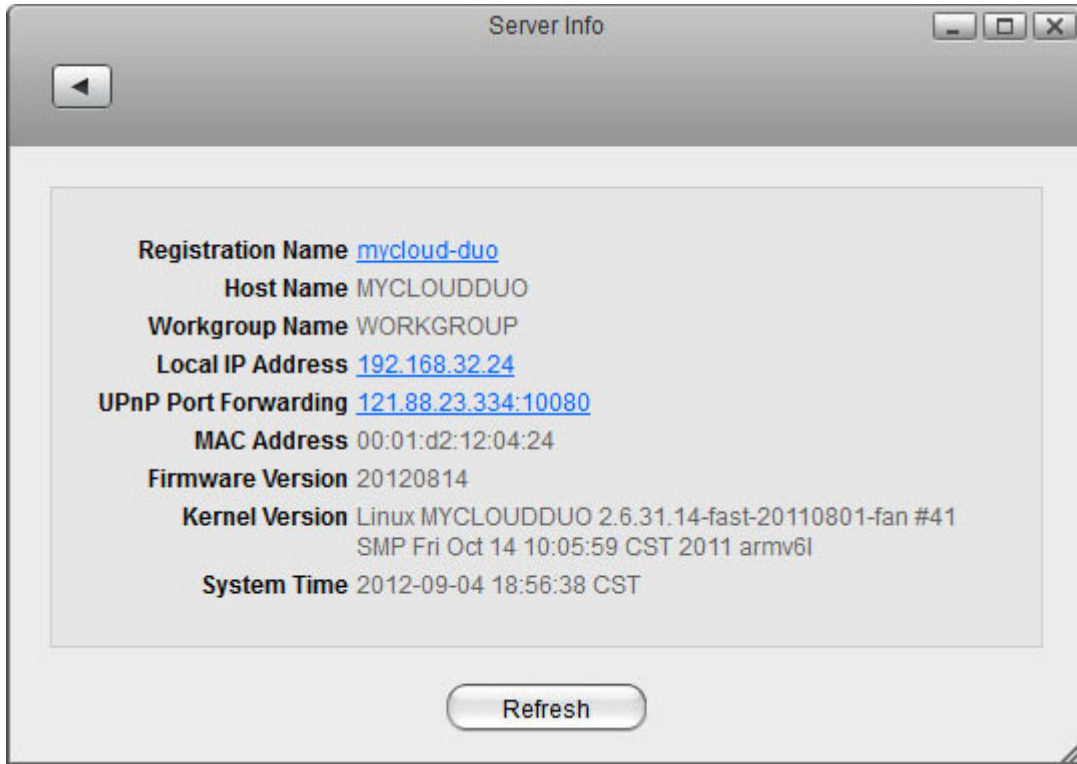

Server Info

All the important information about your network drive is displayed here. If you contact tech support, please refresh the data and include this information in your ticket or e-mail.

For more details, see [Preferences > Server Info](#)