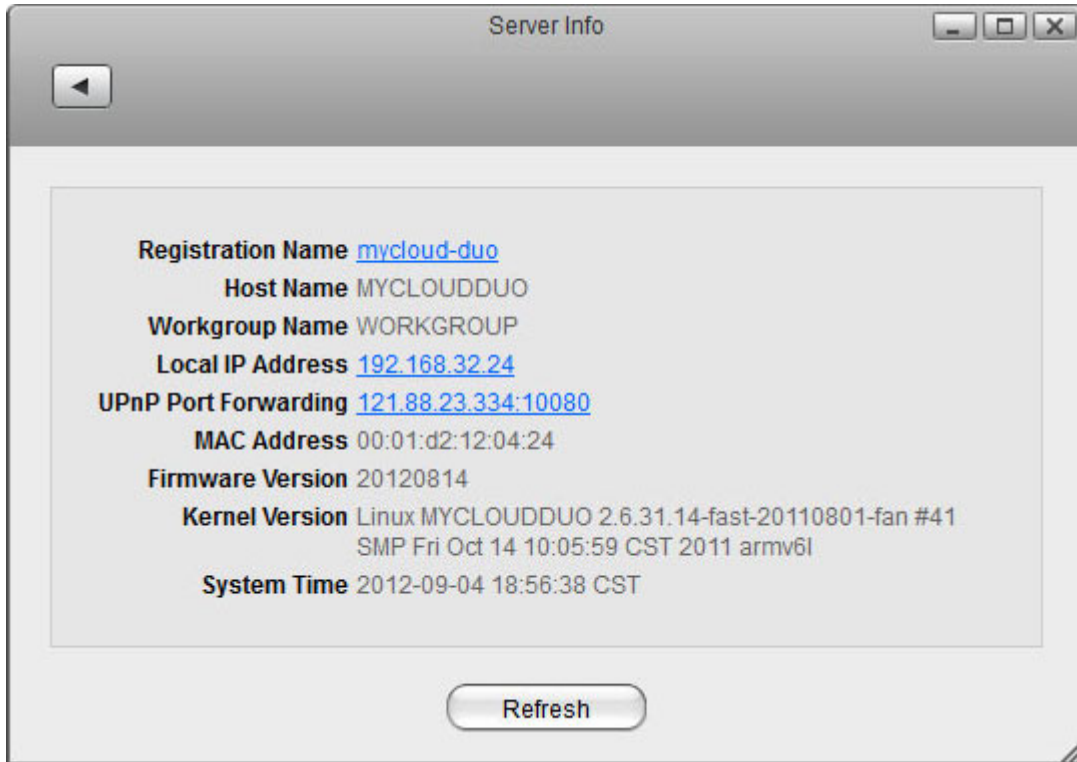

Server Info

All the important information about your network drive is displayed here. If you contact tech support, please refresh the data and include this information in your ticket or e-mail.

For more details, see [Preferences > Server Info](#)