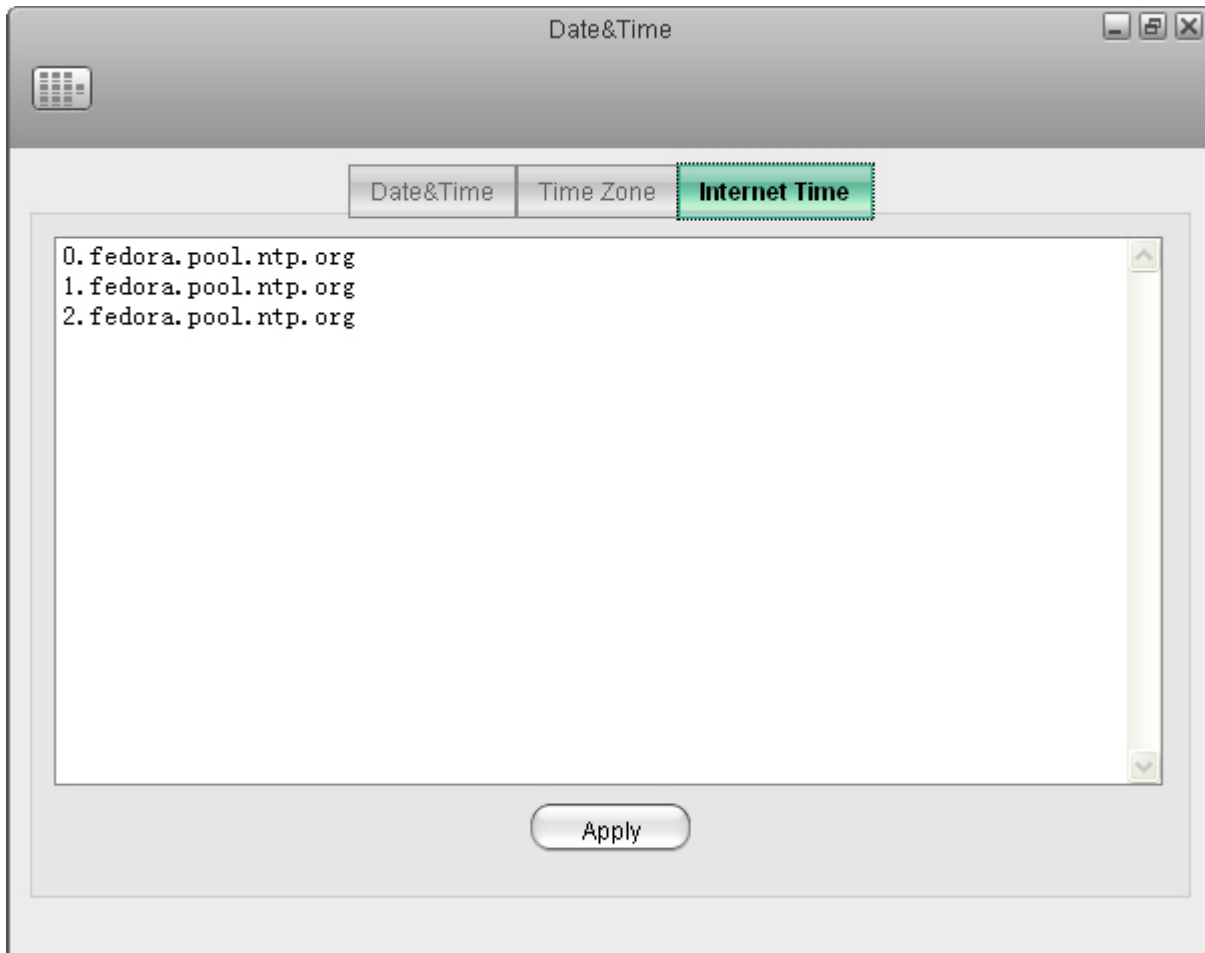

From: <http://wiki.myakitio.com/> - **MyAkitio Wiki**

Permanent link: <http://wiki.myakitio.com/system_date_time>

Last update: **2012/10/26 13:17**