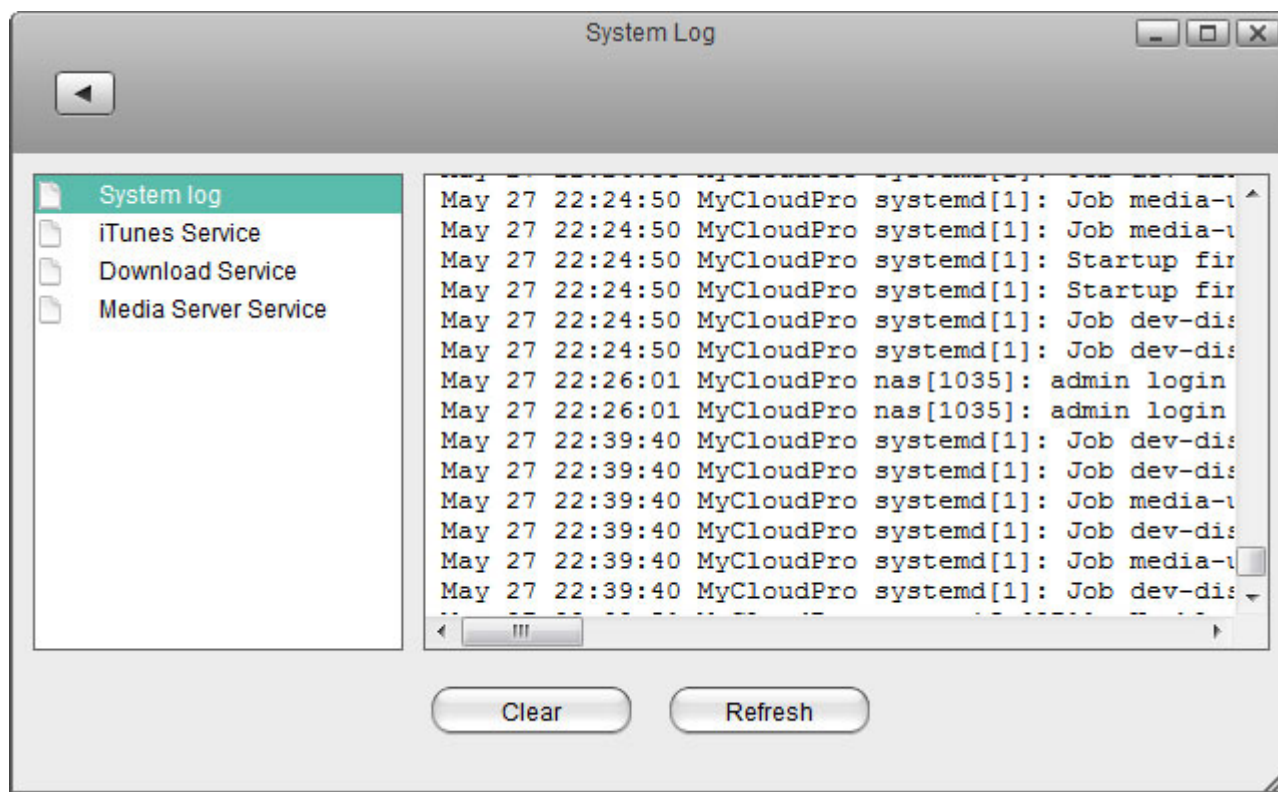

# System Log

Select the log you would like to see on the left side and the content is displayed on the right side.

Field	Description
<b>System Log</b>	Logs and messages related to the running of the system.
<b>iTunes Service</b>	Logs related to the iTunes music server.
<b>Download Service</b>	Logs related to the download service.
<b>Media Server Service</b>	Logs related to the media server.
<b>Clear</b>	Click <b>Clear</b> to delete the content of the selected log file.
<b>Refresh</b>	Click <b>Refresh</b> to update the content of the selected log file.